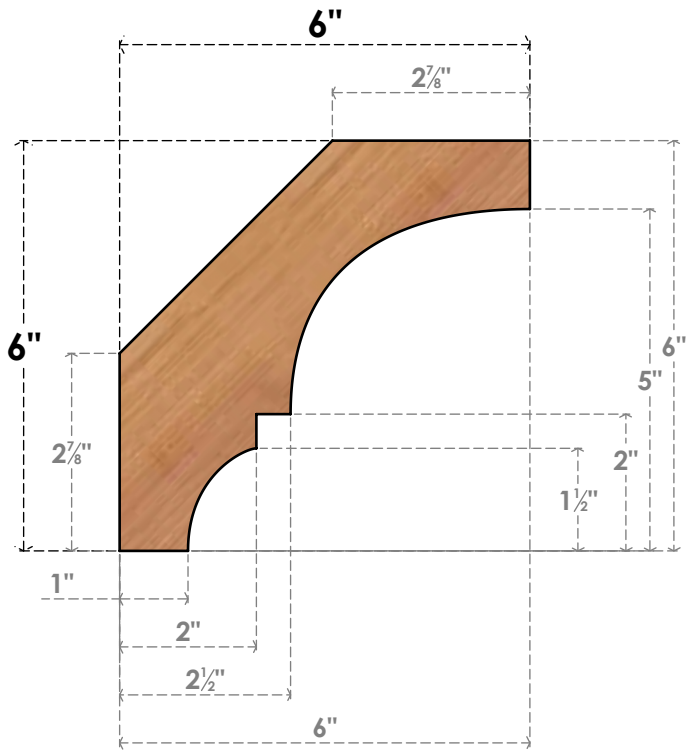

BRC04X06X06BOA00SWR

3 1/2"W X 6"D X 6"H BALBOA SMOOTH BRACE, WESTERN RED CEDAR

SIDE

FRONT

EKENA MILLWORK
 2300 WEST MAIN ST.
 CLARKSVILLE, TX 75426
 TOLL FREE: 866-607-0453
 WWW.EKENAMILLWORK.COM

NOTES

1. INSTALLATION TO BE COMPLETED IN ACCORDANCE WITH MANUFACTURER'S SPECIFICATIONS.
2. DRAWING MAY NOT BE TO SCALE
3. THIS DRAWING IS INTENDED FOR DESIGN AND PLANNING PURPOSES ONLY.
4. ALL INFORMATION CONTAINED HEREIN WAS CURRENT AT THE TIME OF DEVELOPMENT BUT MUST BE REVIEWED AND APPROVED BY THE PRODUCT MANUFACTURER TO BE CONSIDERED ACCURATE.
5. PRODUCTS ARE NOT KILN DRIED. THIS ITEM IS UNIQUE AND WILL CONTAIN THE NATURAL VARIATIONS THAT THE WOOD SPECIES OFFERS. THIS MAY RESULT IN VARIATIONS UP TO 1/4"